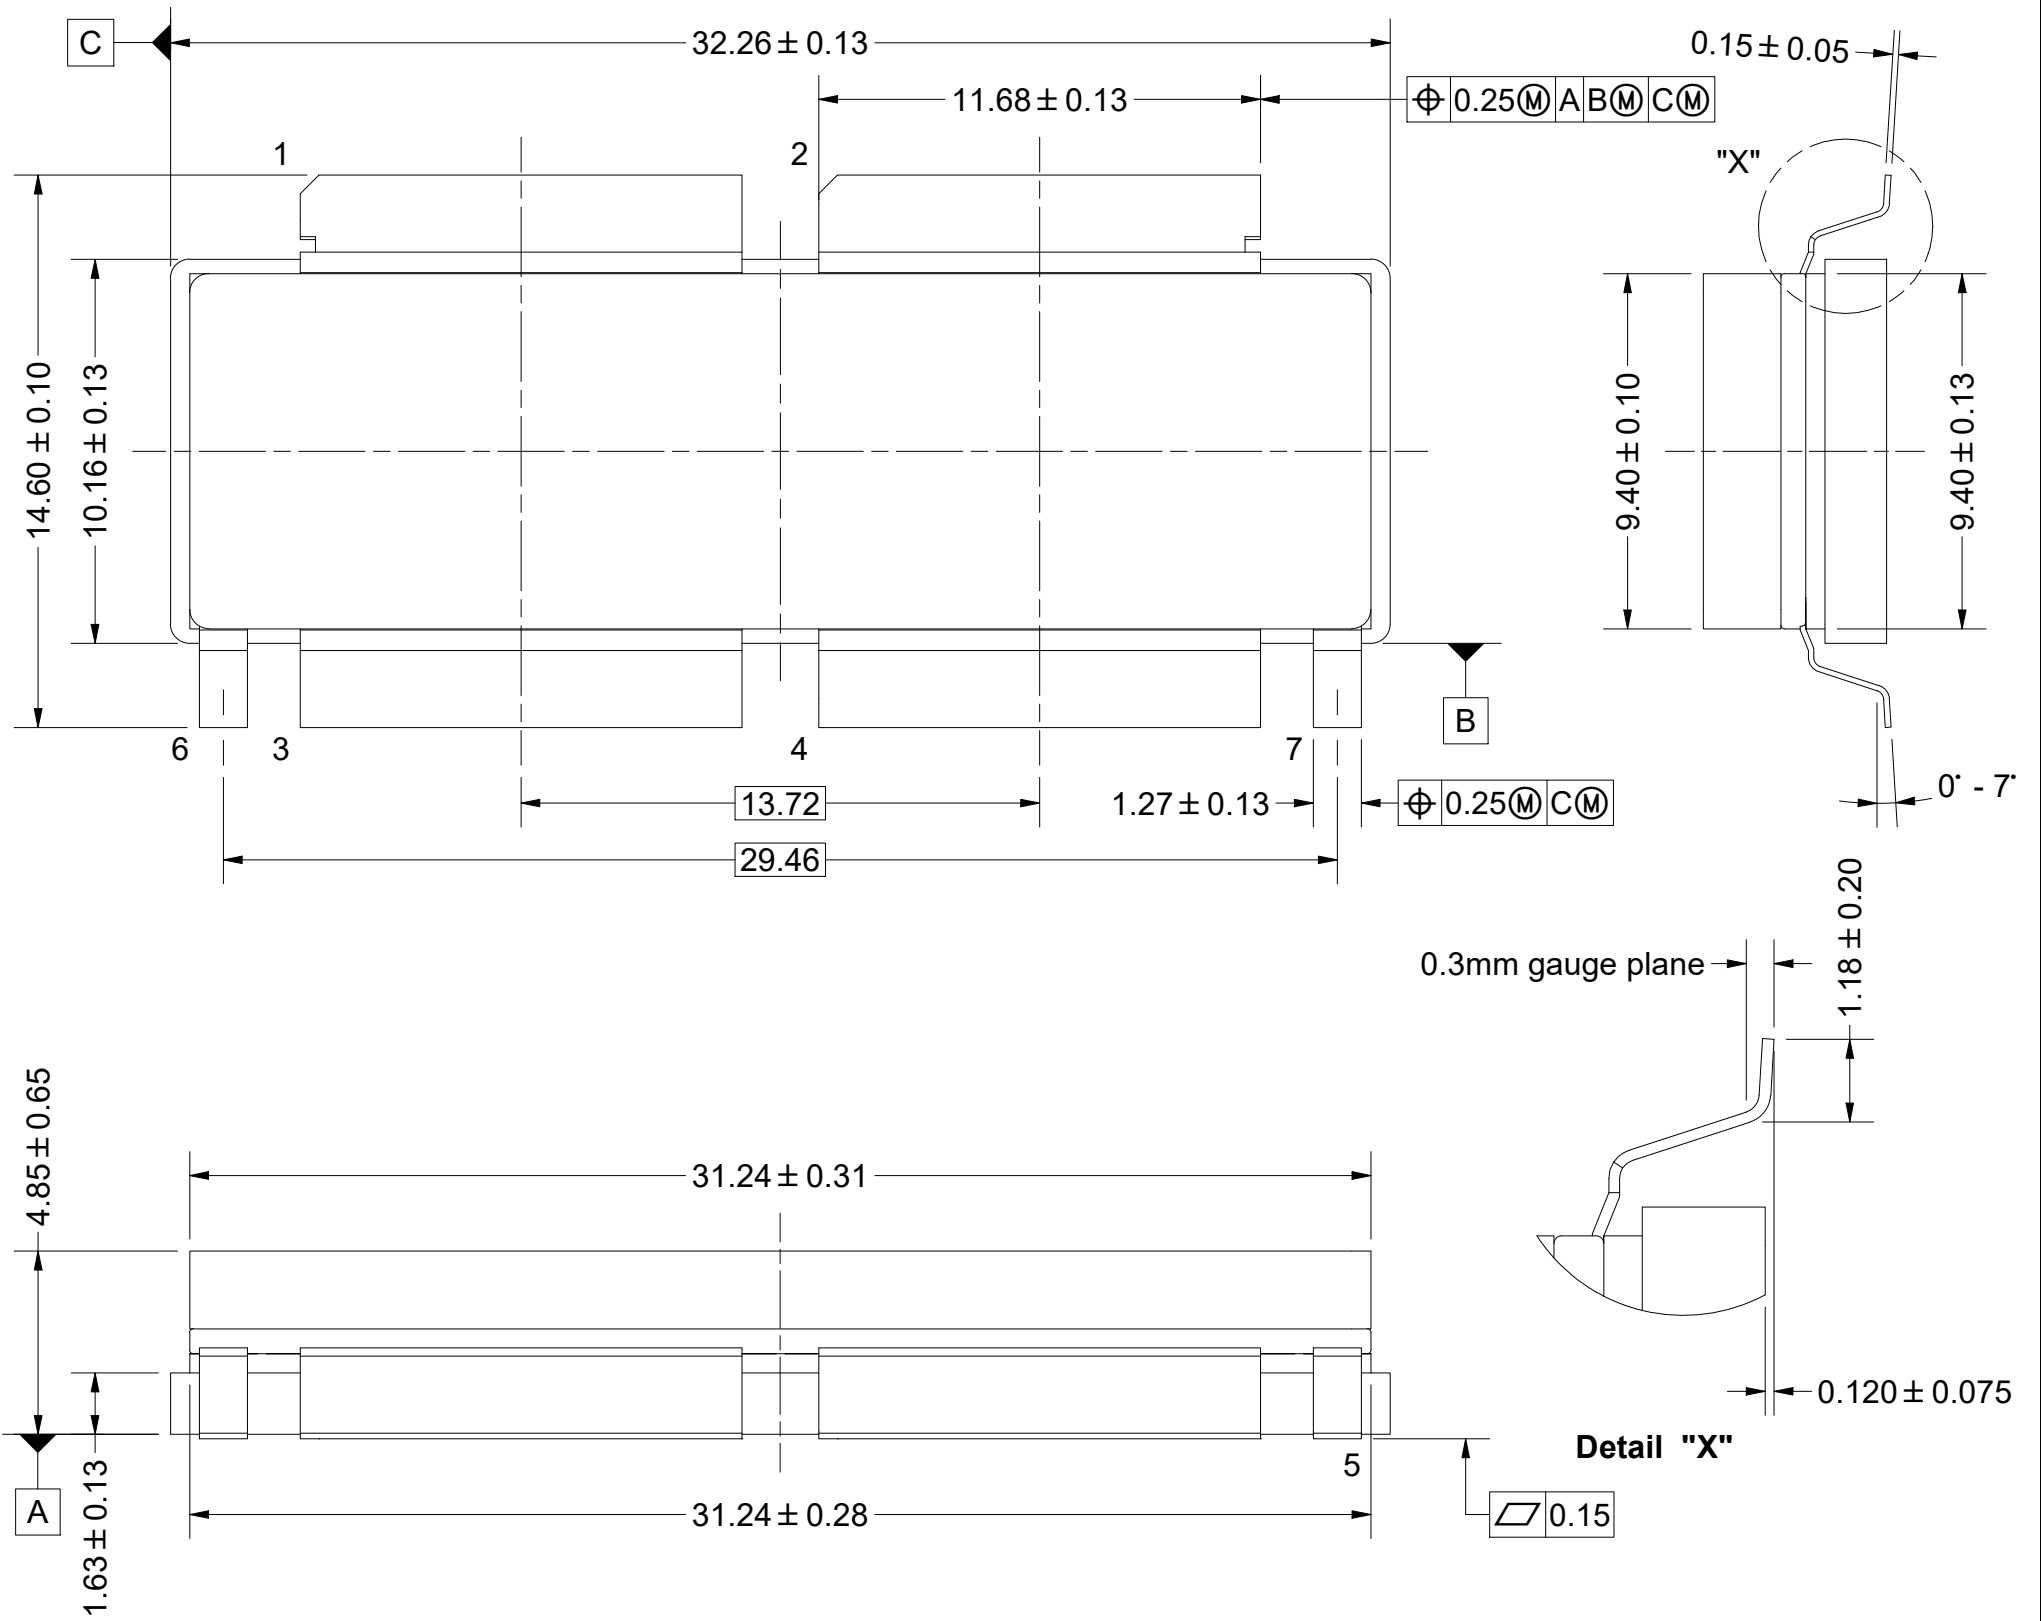

Earless flanged ceramic package; 6 leads

ACC-1230-6G-2

Package outline drawing: ACC-1230-6G-2 Publication	units in mm.	Tolerances unless otherwise stated: Dimension: ± 0.127 Angle: $\pm 1^\circ$	Revision: 0 Revision date: 9/14/2022
		 Third angle projection	Sheet 1 of 2